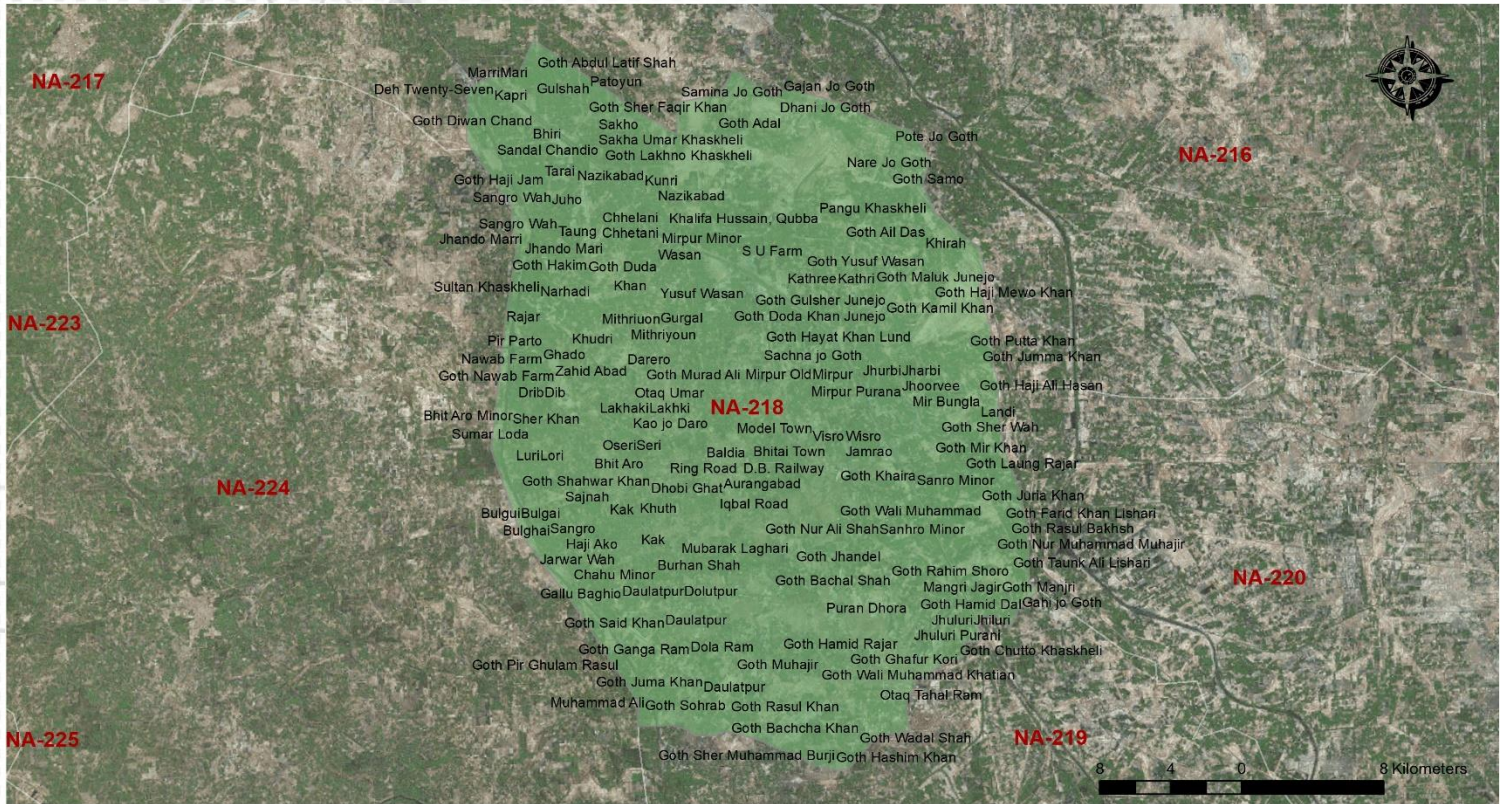

CONSTITUENCY PROFILE

NA-218 MIRPURKHAS-I

SINDH

**CONSTITUENCY
POPULATION**

763,193

VOTER STATISTICS

Male

193,359

Female

157,245

Total

350,604

48%

of the total population
are registered as voters

POLLING STATIONS

110

Male

110

Female

98

Combined

318

Total

Number of polling stations where
registered voters exceed 1,200

AVERAGE VOTER
AT POLLING STATION

1,103

AVERAGE VOTER
AT POLLING BOOTH

394

LIST OF CONTESTING CANDIDATES

#	Name	Name of Political Party
1	Bahadur Ali	Tehreek-e-Labaik Pakistan
2	Pir Aftab Hussain Shah Jelani	Independent
3	Pir Hassan Ali Shah	Pakistan Peoples Party Parliamentarians
4	Javed Ali	Independent
5	Hafiz fayaz-Ul-Hassan	Muttahidda Majlis-e-Amal Pakistan
6	Roop Chand	Independent
7	Rais Ahmed Khan	Pak Sarzameen Party
8	Sanjay Perwani	Muttahidda Qaumi Movement
9	Syed Mumtaz Ali Shah	Pakistan Tehreek-e-Insaf
10	Abdul Haque	Independent
11	Abdul Majeed	Pakistan Rah-e-Haq Party
12	Ali Nawaz Shah	Independent
13	Ghulam Jaffar Junejo	Pakistan Muslim League (Nawaz)
14	Lelan	Independent
15	Muhammad Jibran	All Pakistan Muslim League
16	Masood Ahmed Wasan	Tabdeeli Pasand Party